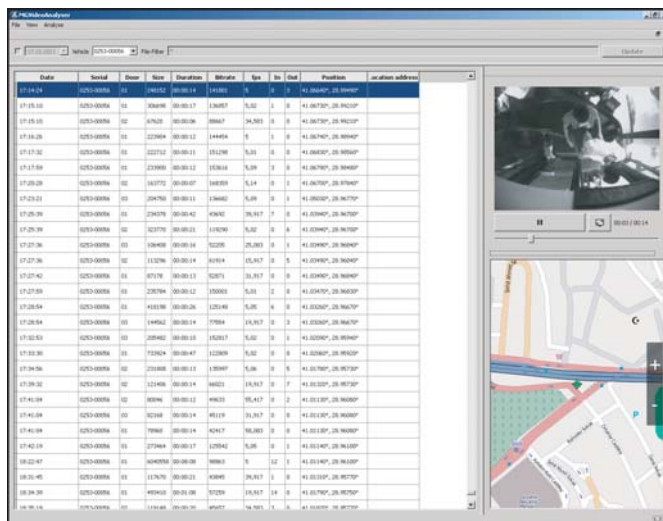

MGVideoAnalyser

Comparative passenger counting by analysis of videos

-  comparative counts using videos of the EYONEsmart passenger counting sensor
-  replaces time and cost-intensive comparative counts onsite in the vehicle
-  passengers boarding or descending can be clearly verified
-  comparative counts are transparent and repeatable
-  special events can be noted as a comment

Complete traceability of counting events

DESCRIPTION

As a camera-based passenger counting sensor the EYONEsmart can not only provide passenger counting data, but corresponding videos in the detection range of the sensor optics.

For the certification of automatic passenger counting systems (APC) previously manual comparative counts are performed in the vehicle. In the relevant publications VDV* 457 and 458 recommendations for the implementation of manual comparative counts are formulated. The video recording of EYONEsmart sensors is superior compared to manual comparative counting not only qualitatively but also represents the most cost-effective solution, because no staff costs incur onsite in the vehicle. The counting data and videos of all entry and exit procedures are stored in B2host and transmitted via UMTS / WLAN to the central.

ADVANTAGES

The mobile video recording of entry and exit procedures and the additional analysis of the videos offer numerous advantages:

-  Higher data validity than manual counting, since the comparison count can be checked again.
-  There are no data deletions.
-  High transparency, since the door videos and the comparative counting data can be passed to the client and verified by him.
-  Traceability: comparison counts can always be repeated.